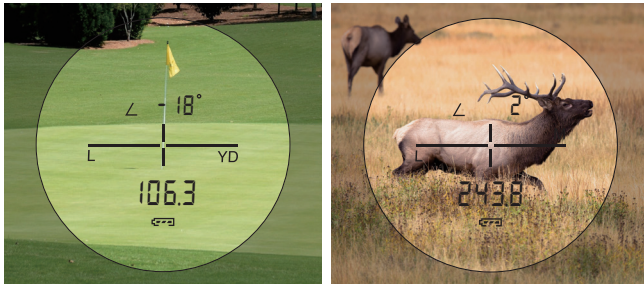

### Features

- ★ Measure 1,100 meters in 0.3 seconds\*
- ★ Over 500-meters the accuracy is  $\pm 0.3\%$
- ★ IP54 Protection, fit for every condition
- ★ Compact and fit your palm design

\*It will be different depending on models.

### Measure The Range In No Time

The laser comes out with a accurate-tuned pulse to beat any atmosphere condition, it works with our super speedy measuring formula and a premium multi-layers coating to help you get the most range in 0.3 seconds for 1,100 meters (1200 yards)\*. This looks complex but we do this every time when you hit the measure button and we are proud to do this with you.

### The Accuracy As You Need

With our speedy measuring formula and accurate-tuned pulse, we guarantee you a fast measuring response time and a reliable result, over 500-meters the accuracy is ±0.3% and 100-meters to 500-meters is ±0.5%, PRF-1200 is designed for mid and long range and the one you can trust.

#### SPEC

Product Model	PRF-800	PRF-1200
Measuring Range	5-800yd / 5-730m	5-1200yd / 5-1100m
Accuracy	±0.3% (D>500m), ±0.5% (D<500m)	±0.3% (D>500m), ±0.5% (D<500m)
Amplification	6 X	6 X
Caliber	23 mm	23 mm
Pupil Distance	17 mm	17 mm
FOV	6°	6°
Measuring Speed	1 Second	0.3 Seconds
Angle	± 89°	± 89°
Waterproof	IP54	IP54
Monitor	LCD	LCD
Dimension	102*35*69 mm	102*35*69 mm
Weight	160 g	160 g